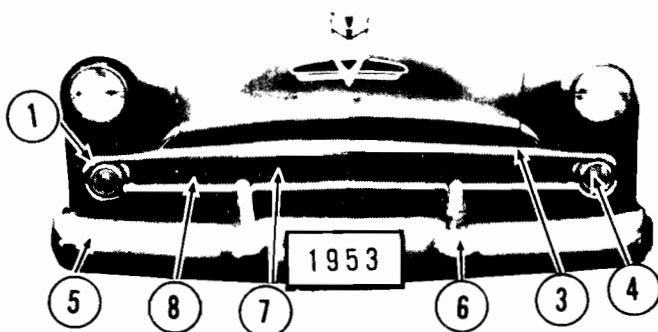

DODGE

DODGE 53 '54 Meadowbrook

1. Frame	1456832-3
3. Bar	1456815-6
4. Lens	Our #196
5. Face Bar; '53	Our #193
'54	Our #195
6. Guard; '53	Our #194
'54	1483148
7. Moulding; Center	1456828
Outer	1494376
8. Bar	1456825

Note: Interchange Section follows pictures.