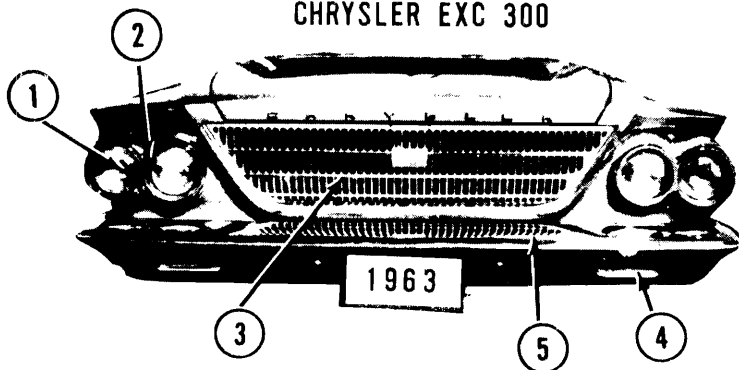

CHRYSLER EXC 300

CHRYSLER '63 Newport & New Yorker 300

1. Sealed Beam Unit	Our #189	
2. Headlamp, Dr	Our #348	
	Assy	Our #399
3. Grille Assy,		
Newport	2276667 early	17.75
	2445088 late	27.75
New Yorker	2276418-9	13.25
300	Our #349	
Bar, 300	2276412	14.50
Center New Yorker	2276602	4.95
4. Parklamp Assy	2243150-1	5.25
5. Bumper	2266491	72.50
Guard	2266500	6.00
Deflector	2276431	13.25