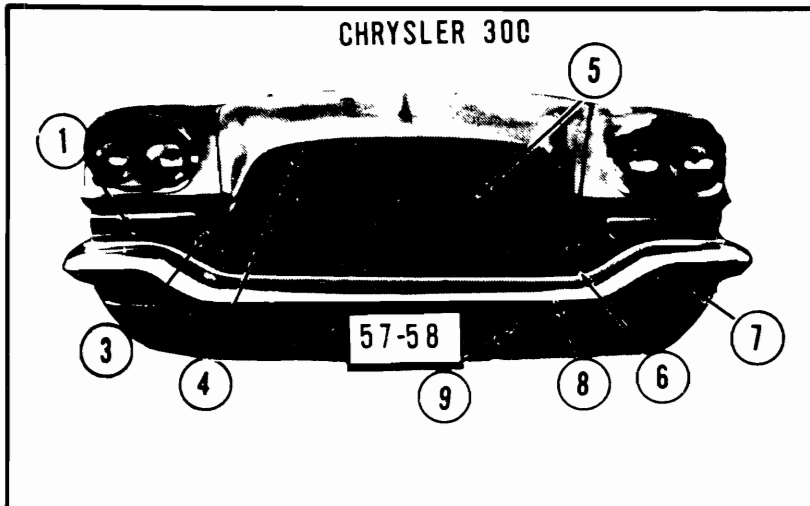

CHRYSLER 57-58	300		
1. Screen	1754286-7	1.90	
3. Grille Panel	Our #222		
4. Moulding	1686602	27.50	
5. Grille	1624630	N.A.	
6. Moulding	Our #230		
7. Parking Lens	Our #220		
8. Grille Bar	Our #223		
9. Face Bar	Our #224