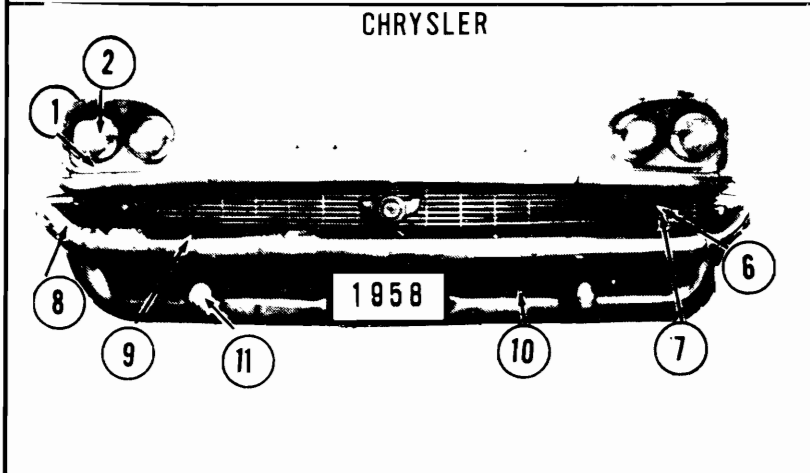

CHRYSLER 58 Windsor			
1. Headlamp Door	1832076-7	6.95	
2. Headlight	Our #189		
6. Parking Lamp	Our #227		
7. Parking Lens	Our #228		
8. Extension	Our #225		
9. Grille Bar	Our #229		
10. Face Bar	Our #226		
11. Guard	1821100-1		

CHRYSLER '58 Saratoga & New Yorker			
3. Center Grille	1754804	36.50	
6. Parking Lamp	Our #227		
7. Parking Lens	Our #228		
8. Extension	Our #225		
9. Grille Bar	Our #229		
10. Face Bar	Our #192