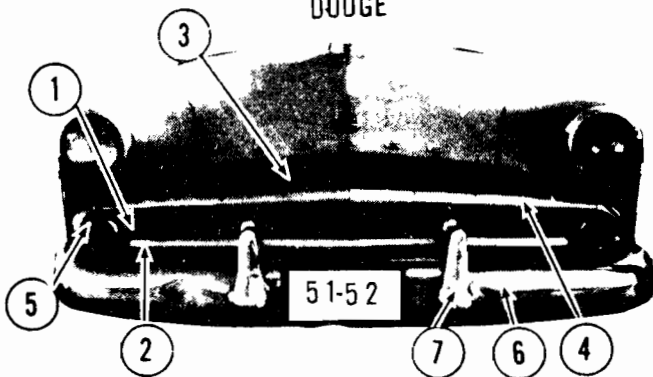

DODGE

DODGE 51-52

1. Frame	1435214-5
2. Bar '51;	1346728-9
'52	1366654-5
3. Unit Early;	1346723
Late	1435084
4. Bar	1456946-7
5. Parking Door	1343758
6. Face Bar	Our #193
7. Guard	Our #194