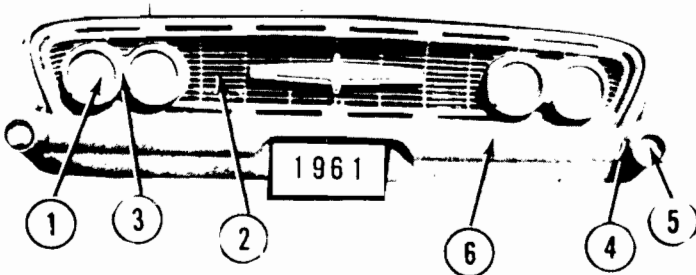

DODGE EXC DART

PRICE		
Headlamp Assy	65.80	
Parklamp Assy	13.00	
Grille, Dart	61.40	
exc Dart	110.75	
Bumper	111.15	

Note: Interchange Section follows pictures.

DODGE DART

DODGE EXC DART

DODGE & DART '61

1. Headlamp Bulb	Our #189	
2. Grille	2417180	24.50
3. Headlamp Door	Our #307	
4. Parking Door	Our #309	
5. Parking Lens	Our #306	
6. Face Bar	Our #308	
7. Guard	2123880-1	8.45
8. Guard Cushion	2123884	1.65