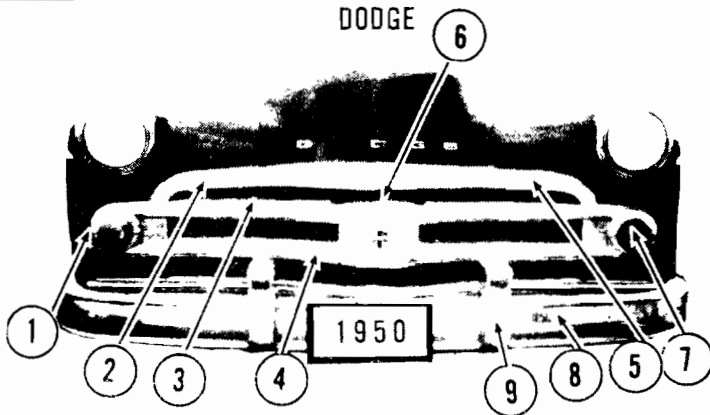

DESOTO

DESOTO 61

1. Parking Lamp	Our #231	
2. Headlight	Our #185	
3. Headlamp Door	1904528	9.95
4. Upper Frame	1904490	15.75
5. Screen	1904489	7.95
6. Lower Frame	1904491	15.75
9. Face Bar	Our # 310	
10. Grille	1904480	26.50

Headlamp Assy	41.80	Grille	119.40
Parklamp Assy	16.20	Bumper	109.45

DODGE

DODGE 50

1. Parking Door	1339788
2. Bar	1346824-5
3. Bar	1335235-6
4. Bar	1335237-8
5. Bar	1346824-5
6. Cover	1346831
7. Lens	1339785
8. Face Bar	1137745
9. Guard	1319585-6