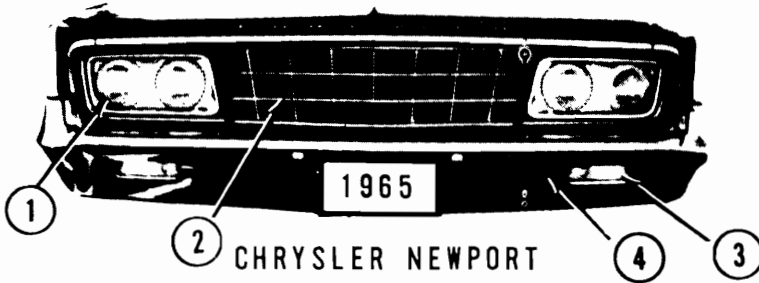

CHRYSLER NEW YORKER

CHRYSLER NEWPORT