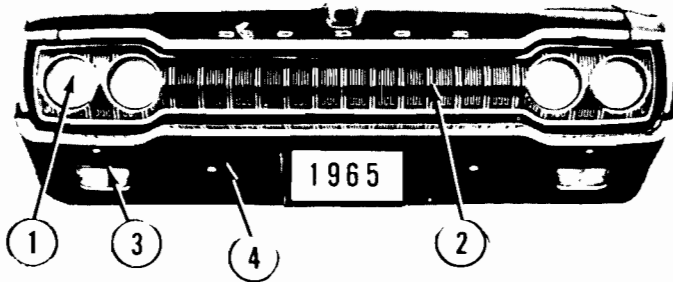

DODGE POLARA SER

1. DODGE '65 Polara Ser
1. Headlight, Bulb Benzel Assy Our #189 2445248-9 11.45
  2. Grille Our #399 2445246 24.75
  3. Parking, Lens Amber Assy N.A. 2483330 6.75
  4. Bumper w/o Guards 2461250 58.50

Headlamp Assy	69.30	Grille	79.40
Parklamp Assy	13.50	Bumper	88.65