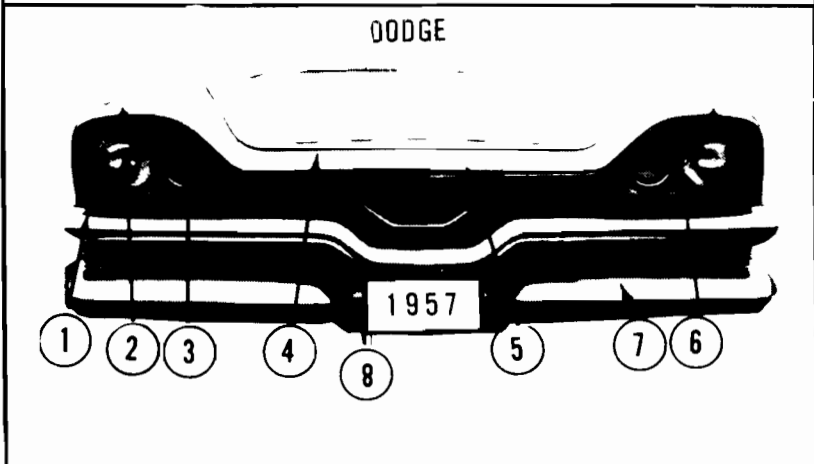

DODGE 57

1. Grille Bar	1674924	60.25
2. Headlight	Our #209	
3. Parking Lens	1689988	3.45
4. Cross Bar	1754143	N.A.
5. Moulding	1624848	8.55
6. Parking Door	1753442-3	7.50
7. Face Bar	1674922-3	27.25
8. Deflector	1686334-3-5	11.40

Note: Interchange Section follows pictures.