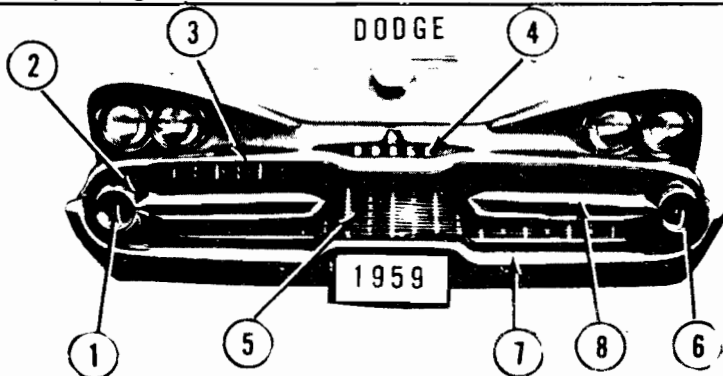

DODGE

DODGE 59		
1. Parking Lens	1832218	2.10
2. Parking Door,		
Custom Royal	1829052-3	12.75
exc Custom Royal	1829048-9	12.75
3. Moulding	1832586-7	7.95
4. Medallion & Cover	1902671	6.95
5. Grille	1832560	31.25
6. Parklamp Door	194894-6-5-7	3.75
7. Face Bar	1829065	83.50
8. Grille Bar	1829046-7	13.75

Headlamp Assy	63.50	Grille	122.65
Parklamp Assy	15.90	Bumper	97.00