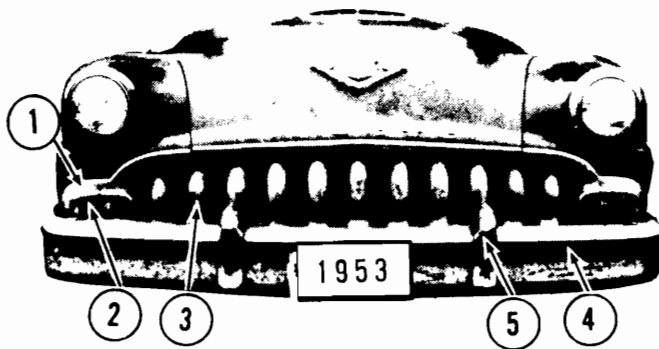

DESOTO

DESOTO 53

1. Frame
2. Parking Lens
3. Bar Assy
4. Face Bar
5. Guard

1456906-7
1495392
*
1407822
Our #188