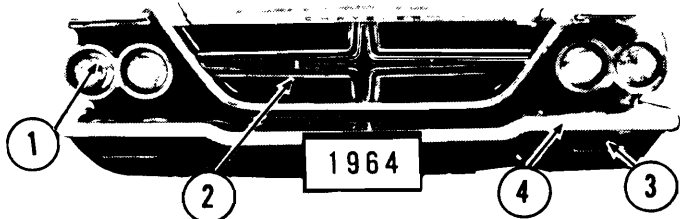

CHRYSLER 300

PRICE

Headlamp Assy	56.10
Parklamp Assy	10.50
Grille, Newport	102.10
300	70.90
New Yorker	104.40
Bumper	102.20

CHRYSLER NEWPORT

CHRYSLER NEW YORKER

CHRYSLER 300

CHRYSLER '64 Newport, New Yorker & 300