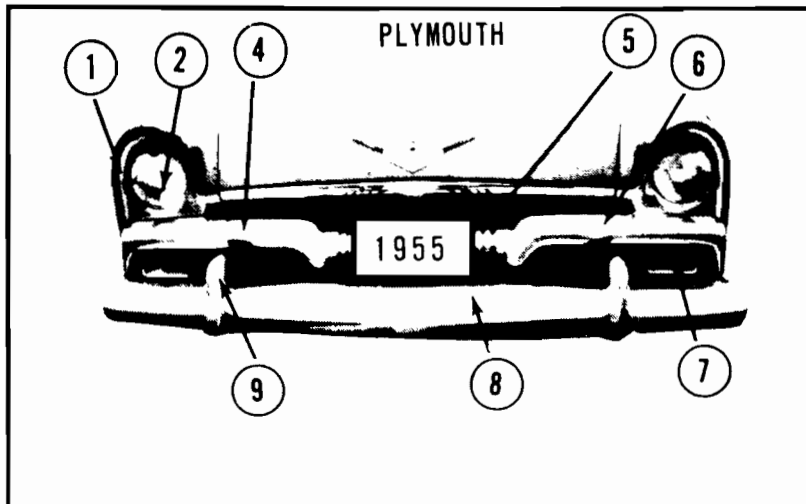

PLYMOUTH 55		
1. Headlamp Door;	Our #201	
Exc Belvedere	Our #202	
Belvedere	2197658	2.10
2. Headlamp	Our #199	
4. Bar	1655272	12.50
5. Bar	1624066-7	1.55
6. Extension		
7. Parking Lamp Assy;	1595177	7.50
w/Signal	1595175	7.50
w/o Signal	Our #203	
8. Face Bar	Our #200	
9. Guard