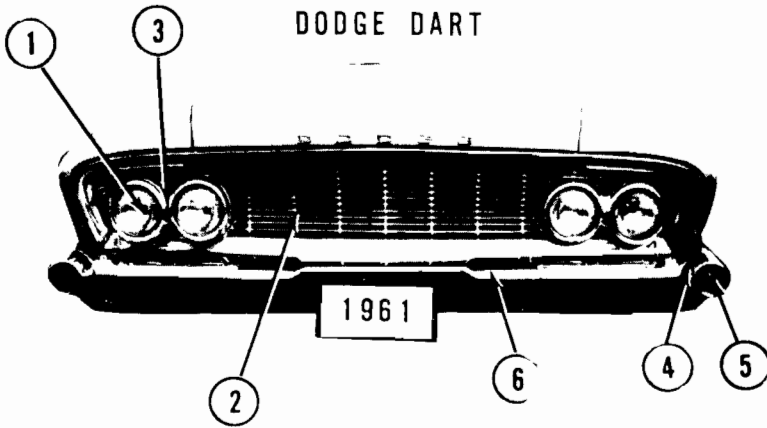

Headlamp Assy	63.50	Grille	122.65
Parklamp Assy	15.90	Bumper	97.00

DODGE DART

DODGE & DART '60		
1. Headlamp, Dr	1903142-3	10.25
	Assy, Out	1887128-9
		11.50
	In	1887220-1
		11.50
2. Headlamp	Our #189	
3. Grille,		
Dart, Center	1903640	21.50
Out	1903638-9	6.75
exc Dart	1903550-7	4.25
4. Panel	1903394	9.50
5. Moulding	2196454, 5, 6	9.95
6. Parking, Lens	1863390-1	1.60
	Assy	1863384-5
		6.50
7. Face Bar,		
w/Guard	1945968-9	28.50
w/o	1940372-3	28.50
8. Guard	1945960-1	9.50
9. Cushion	1945964	1.25
10. Skirt	1940371	11.95
11. Face Bar	1940369	11.50

DODGE EXC DART

PRICE		
Headlamp Assy	65.80	
Parklamp Assy	13.00	
Grille, Dart	61.40	
exc Dart	110.75	
Bumper	111.15	

Note: Interchange Section follows pictures.

DODGE DART

DODGE EXC DART

DODGE & DART '61

1. Headlamp Bulb	Our #189	
2. Grille	2417180	24.50
3. Headlamp Door	Our #307	
4. Parking Door	Our #309	
5. Parking Lens	Our #306	
6. Face Bar	Our #308	
7. Guard	2123880-1	8.45
8. Guard Cushion	2123884	1.65