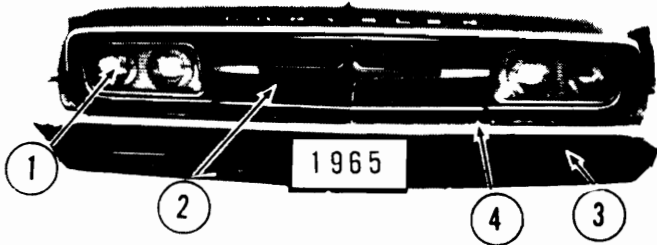

PRICE

Headlamp Assy	43.20
Parklamp Assy	10.30
Grille, Newport	85.30
300	108.77
New Yorker	115.80
Bumper	105.20

Note: Interchange Section follows pictures.

CHRYSLER NEW YORKER

CHRYSLER NEWPORT

CHRYSLER 300

CHRYSLER '65 Newport, 300 & New Yorker