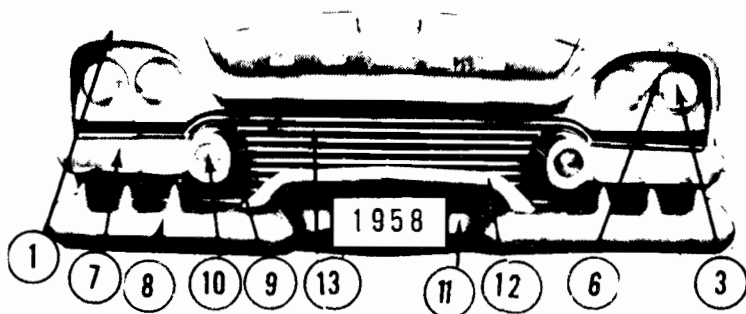

DODGE

DODGE 58		
1. Moulding	1754552	7.90
3. Headlamp	Our #189	
6. Headlamp Door	1832036-7	7.50
7. Grille Bar	1754558-9	15.50
8. Face Bar w/Spud	1828940-1	27.25
	w/o	1820054-5
		27.25
9. Lamp Door	1754594-5	9.75
10. Parking Lens	1832028	1.80
11. Deflector, Outer	1754538-9	4.70
	Center	1754521
		7.25
12. Tie Bar	1820053	17.50
13. Grille Assy	1754560	31.65

Headlamp Assy	63.50	Grille	116.30
Parklamp Assy		Bumper	98.10
(Housing)	6.50