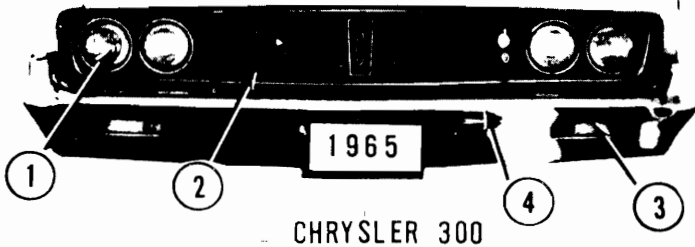

PRICE

Headlamp Assy	43.20
Parklamp Assy	10.30
Grille, Newport	85.30
300	108.77
New Yorker	115.80
Bumper	105.20

Note: Interchange Section follows pictures.

CHRYSLER NEW YORKER

CHRYSLER NEWPORT

CHRYSLER 300

CHRYSLER '65 Newport, 300 & New Yorker