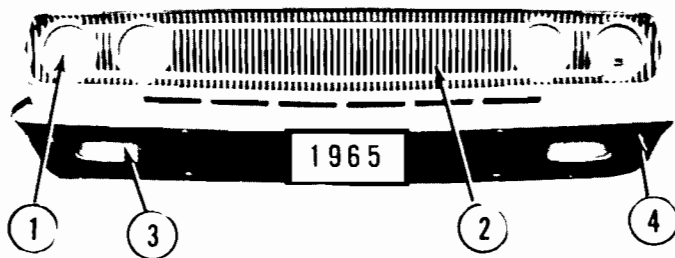

DODGE CORONET SER

1. DODGE '65 Coronet Ser
1. Headlight, Bulb Benzel Assy Our #189 2445244-5 5.60
  2. Grille Our #399 2445222 13.25
  3. Parking, Lens Amber Assy 2525649-50 1.35
  4. Bumper 2449470-1 Our #353 4.75

Headlamp Assy	57.60	Grille	29.85
Parklamp Assy	9.50	Bumper	69.50