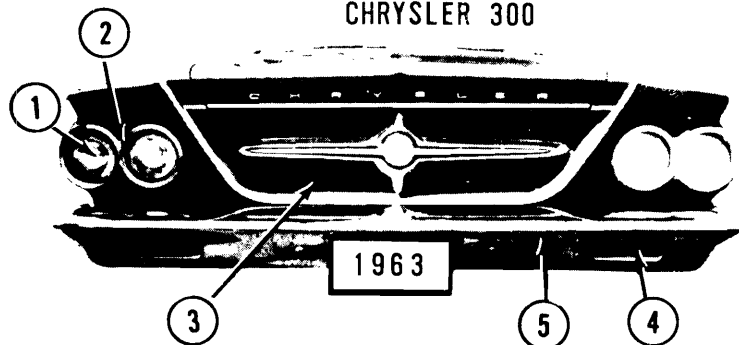

CHRYSLER 300

PRICE

Headlamp Assy	56.10
Parklamp Assy	10.50
Grille, Newport	102.10
300	70.90
New Yorker	104.40
Bumper	102.20