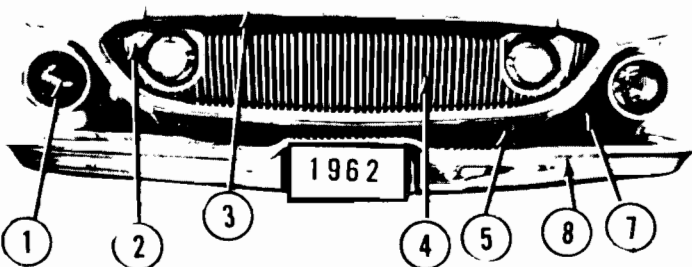

DODGE EXC 880 SER

DODGE '62 exc 880 ser

1. Sealed Beam Unit	Our #189	
2. Headlamp, Dr, In	2099492-3	4.35
Out	2099974	6.60
Assy, In	2097319	10.95
Out	2097316	10.95
3. Moulding, Up	2298675	2.90
Low	2298672	3.25
Side	2298683-4	2.15
4. Grille Assy, Polara	2276548	18.25
exc above	2099478	18.25
5. Parklamp, Lens	2279930-1	2.05
Assy	2189410-1	5.75
6. Guards	2203752	6.50
7. Panel	2099496	7.85
8. Face Bar	2203751	49.75
Deflector	2099503	12.65

Headlamp Assy	64.50	Grille	79.15
Parklamp Assy	11.50	Bumper	59.45

Note: Interchange Section follows pictures.