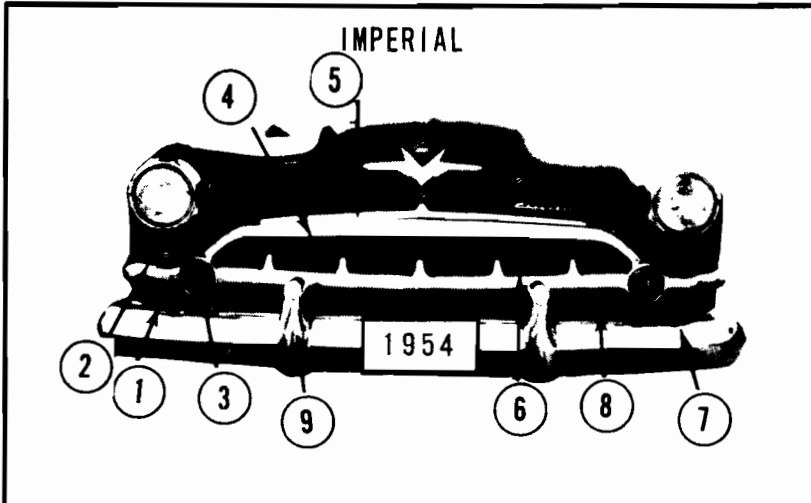

IMPERIAL 54

1. Bar	1494939-40
2. Bar	1541410-1
3. Parking Lens	1540742
4. Bar	1494984
5. Moulding	Our #240
6. Bar	1494953
7. Face Bar	1533069
8. Bar	1494938
9. Guard	1550255-6