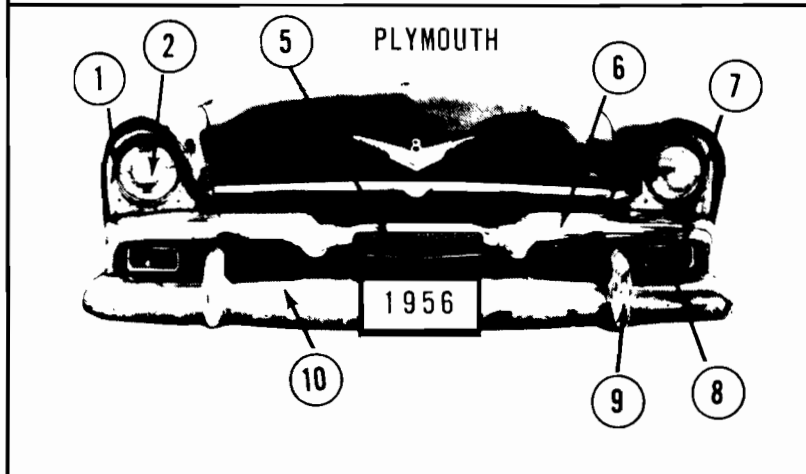

PLYMOUTH 56		
1. Headlamp Door, Plaza	Our #201	
Exc Plaza	Our #202	
2. Headlamp	Our #209	
5. Insert	1655351	3.50
6. Bar	Our #199	
7. Parking Lamp Door	1595189	2.95
8. Parking Lamp	1595187	2.25
9. Guard	Our #200	
10. Face Bar	Our #203