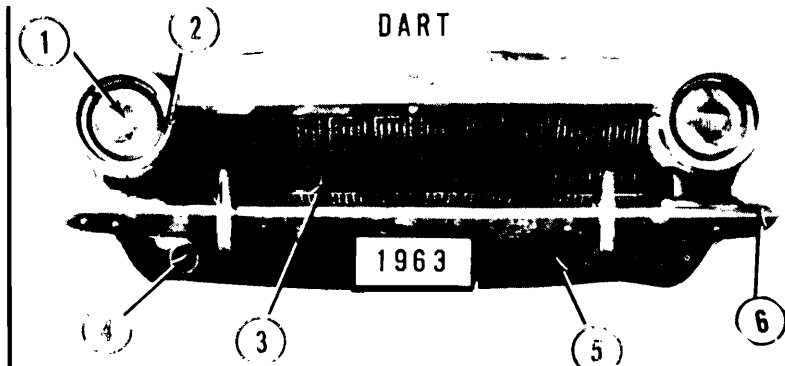

DART '63

1. Sealed Beam Unit	Our #209	
2. Headlamp, Dr	Our #350	
Assy	Our #401	
3. Grille Assy	3376114	12.75
4. Parklamp, Lens	Our #297	
Assy	Our #301	
5. Panel	2276118	14.25
6. Face Bar	Our #351	
Guards	Our #400	

Headlamp Assy	25.10	Grille	33.90
Parklamp Assy	9.00	Bumper	47.65

Note: Interchange Section follows pictures.

Dart- Continued next page.