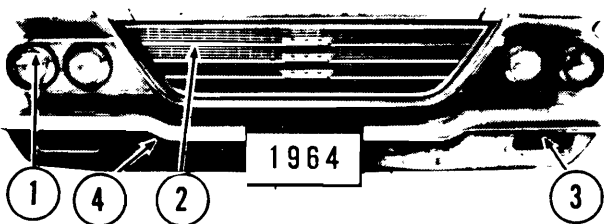

CHRYSLER NEWPORT