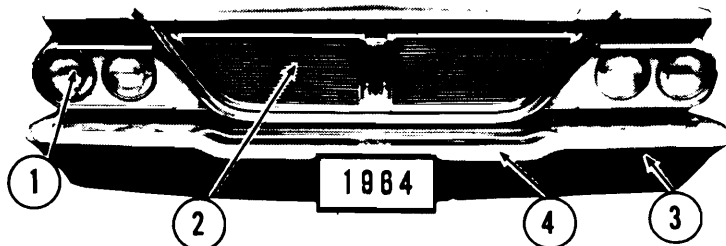

CHRYSLER 300

PRICE

Headlamp Assy	56.10
Parklamp Assy	10.50
Grille, Newport	102.10
300	70.90
New Yorker	104.40
Bumper	102.20

CHRYSLER NEWPORT

CHRYSLER NEW YORKER

CHRYSLER 300

CHRYSLER '64 Newport, New Yorker & 300