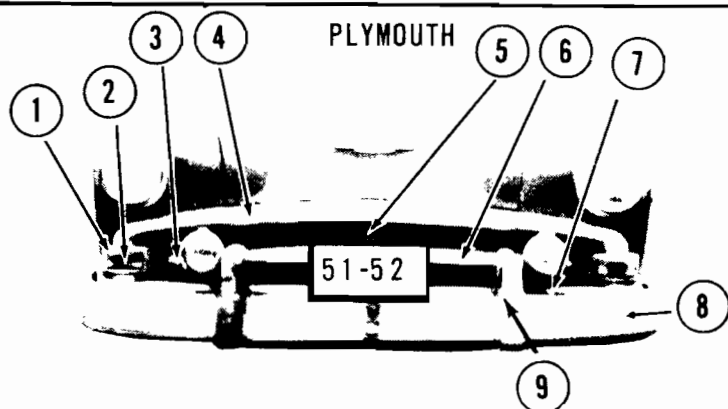

PLYMOUTH 51-52

1. Parking Door	1345610
2. Parking Lamp	1345479
3. Bar	1346754
4. Bar	1346720-1
5. Bar	1346982
6. Bar	1346752-3
7. Bar	13466706-7
8. Face Bar	1321712
9. Guard	1324624-5