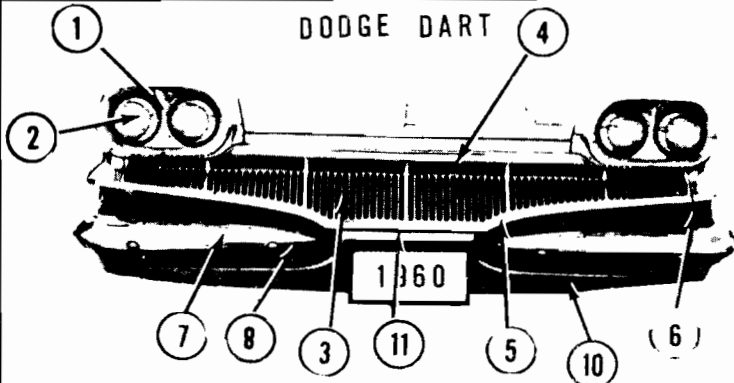

DODGE DART

DODGE & DART '60		
1. Headlamp, Dr	1903142-3	10.25
	Assy, Out	1887128-9
		11.50
	In	1887220-1
		11.50
2. Headlamp	Our #189	
3. Grille,		
Dart, Center	1903640	21.50
Out	1903638-9	6.75
exc Dart	1903550-7	4.25
4. Panel	1903394	9.50
5. Moulding	2196454, 5, 6	9.95
6. Parking, Lens	1863390-1	1.60
	Assy	1863384-5
		6.50
7. Face Bar,		
w/Guard	1945968-9	28.50
w/o	1940372-3	28.50
8. Guard	1945960-1	9.50
9. Cushion	1945964	1.25
10. Skirt	1940371	11.95
11. Face Bar	1940369	11.50