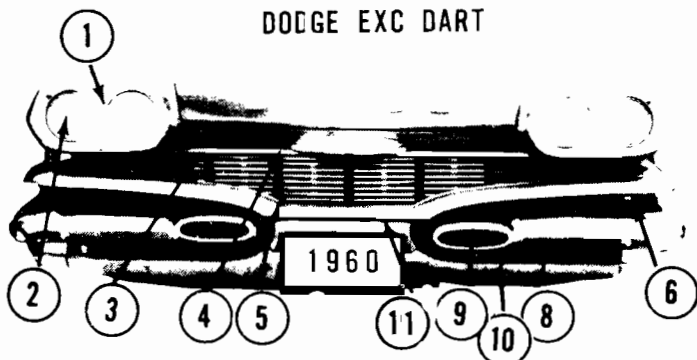

DODGE EXC DART

PRICE		
Headlamp Assy	65.80	
Parklamp Assy	13.00	
Grille, Dart	61.40	
exc Dart	110.75	
Bumper	111.15	

Note: Interchange Section follows pictures.