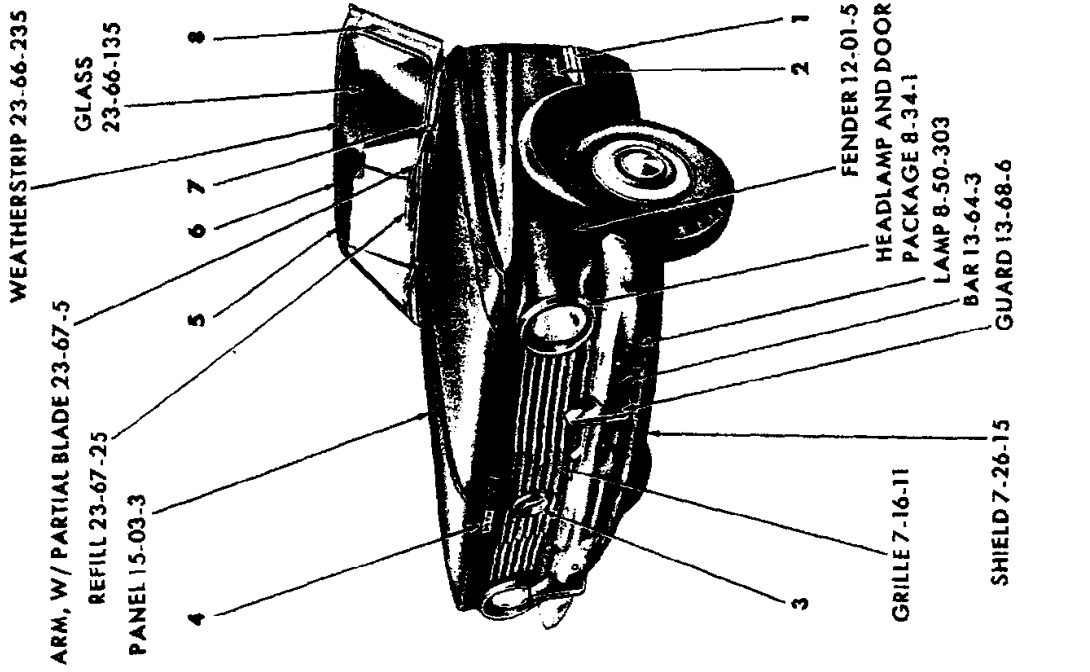

19x9889

EXTERIOR VIEW - VALIANT VV1-2(H) CONVERTIBLE COUPE

REF. NO.	QTY	PART NUMBER	DESCRIPTION	REF. NO.	QTY	PART NUMBER	DESCRIPTION	
1	2	2495 161	MOULDING PACKAGE, Fender Side (12-15-2)	11	2	2448 576	MOULDING PACKAGE, Quarter Panel Peak (23-23-39)	
	4	6001 563	Retainer		10	6001 565	Retainer	
	4	6001 474	Retainer		10	116 000	Nut	
	4	-----	Nut	12	1	2424 105	COVER, Quarter Outside Panel Rear Belt Moulding Joint (23-23-41)	
2	2	2417 702	NAME PLATE, Fender Side (12-15-21)		1	2094 394	Fastener	
	6	6000 616	Nut	13	1	2423 848	MEDALLION, Deck Lid (23-19-114)	
3	1	2417 697	MEDALLION, Radiator Grille (7-17-1)		1	6022 013	Seal	
	3	6023 202	Nut		1	6000 960	Clip	
4	1	2445 143	NAME PLATE, Hood Front (15-06-3)		2	6023 097	Nut	
	2	6006 264	Nut	14	1	2423 850	NAME PLATE, Deck Lid (23-19-114)	
5	1	2422 180-1	MOULDING, Windshield Header Outside Upper (23-23-65)		3	152 259	Nut	
	7	6024 400	Screw and Sealer	15	1	2422 639	NAME PLATE, Deck Lid (23-19-114)	
6	1	2082 278	LOCKINGSTRIP, Windshield Glass Weatherstrip (23-66-239)		1	6000 050	Clip	
	7	1	2424 106	MOULDING, Windshield Outside Lower (23-23-65)		1	152 259	Nut
	7	6001 524	Clip and Seal	16	1	2483 490	PANEL, Deck Lower Panel Finish (23-23-28)	
8	1	2484 406-7	MOULDING, Windshield Opening Frame Outside Side (23-23-65)		14	6024 679	Nut	
	8	6024 271	Screw	17	1	2448 560-1	MOULDING PACKAGE, Quarter Panel Lower Rear (23-23-39)	
9	1	2424 164-5	MOULDING, Quarter Panel Belt Front (23-23-39)		6	-----	Washer	
	2	6024 472	Fastener		6	6023 778	Nut	
	2	6023 898	Screw	18	1	2448 566-7	MOULDING PACKAGE, Quarter Panel Lower Front (23-23-39)	
10	1	2422 188-9	MOULDING, Quarter Panel Belt Rear (23-23-39)		6	6001 563	Retainer	
	2	6024 472	Fastener		2	6024 271	Screw	
	16	6024 477	Fastener	19	1	2448 568-9	MOULDING PACKAGE, Door (23-23-32)	
					12	6001 563	Retainer	
					2	6001 562	Retainer	
					2	9417 621	Nut	

All Packages Include Attaching Parts

Part Type Code is Indicated in Parentheses

EXTERIOR VIEW - VALIANT VV1-2(H) CONVERTIBLE COUPE