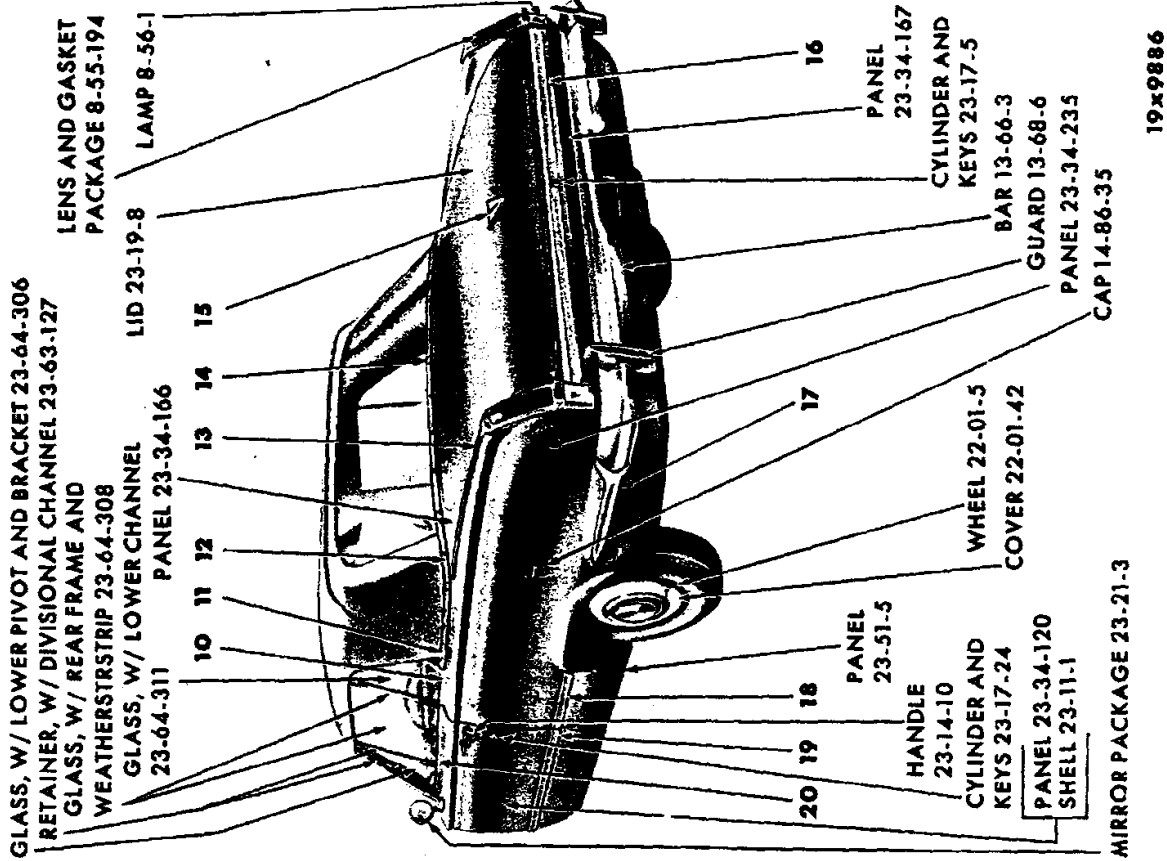

19x9886

EXTERIOR VIEW - VALIANT VV1-2(P) CONVERTIBLE COUPE