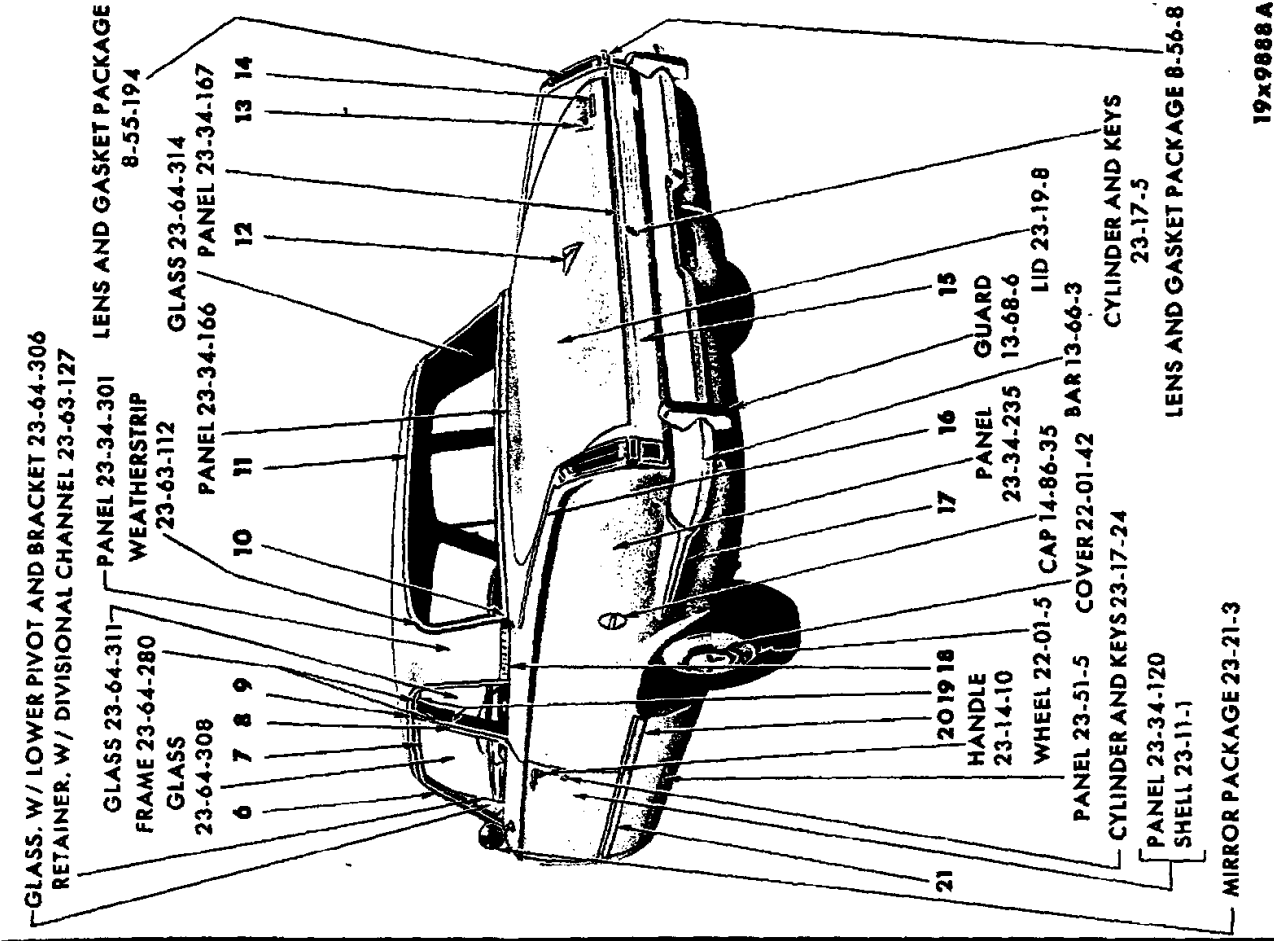

EXTERIOR VIEW - VALIANT VV1-2(H) 2 DOOR SEDAN

19x9888 A