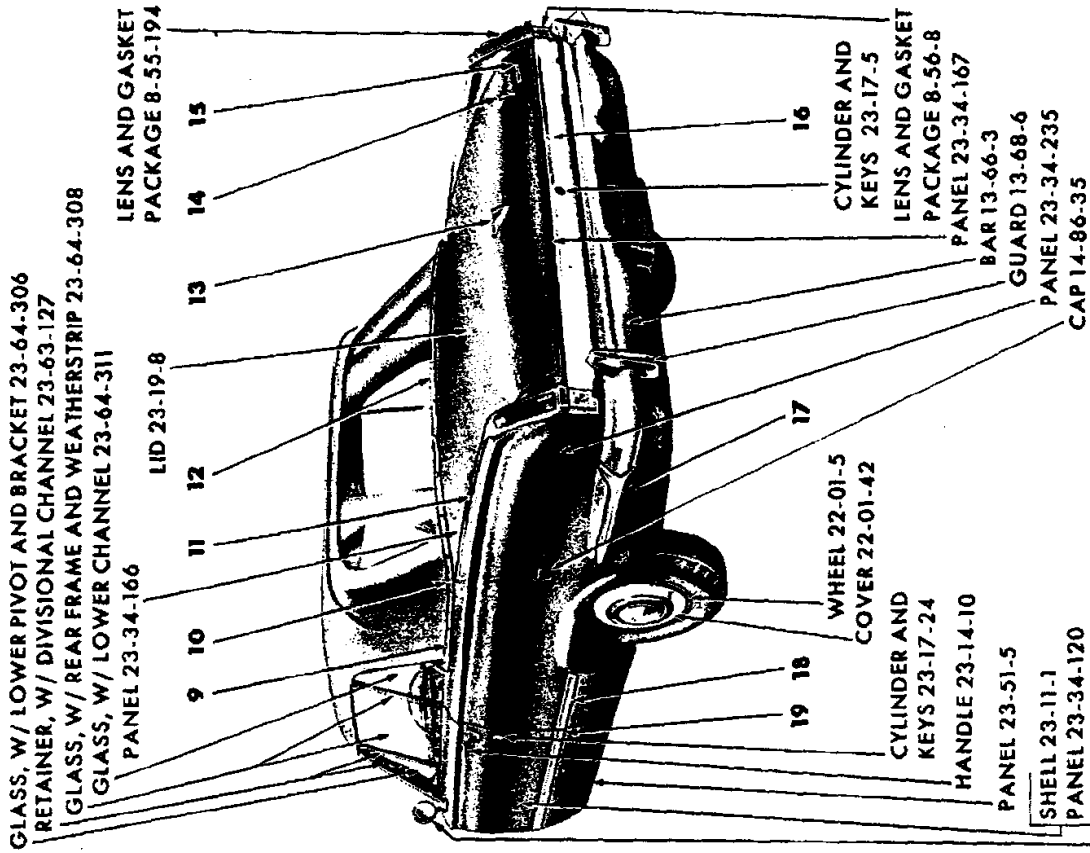

19x9889

EXTERIOR VIEW - VALIANT VV1-2(H) CONVERTIBLE COUPE

REF. NO.	QTY	PART NUMBER	DESCRIPTION	REF. NO.	QTY	PART NUMBER	DESCRIPTION	
1	2	2495 161	MOULDING PACKAGE, Fender Side (12-15-2)	11	2	2448 576	MOULDING PACKAGE, Quarter Panel Peak (23-23-39)	
	4	6001 563	Retainer		10	6001 565	Retainer	
	4	6001 474	Retainer		10	116 000	Nut	
	4	-----	Nut	12	1	2424 105	COVER, Quarter Outside Panel Rear Belt Moulding Joint (23-23-41)	
2	2	2417 702	NAME PLATE, Fender Side (12-15-21)		1	2094 394	Fastener	
	6	6000 616	Nut	13	1	2423 848	MEDALLION, Deck Lid (23-19-114)	
3	1	2417 697	MEDALLION, Radiator Grille (7-17-1)		1	6022 013	Seal	
	3	6023 202	Nut		1	6000 960	Clip	
4	1	2445 143	NAME PLATE, Hood Front (15-06-3)		2	6023 097	Nut	
	2	6006 264	Nut	14	1	2423 850	NAME PLATE, Deck Lid (23-19-114)	
5	1	2422 180-1	MOULDING, Windshield Header Outside Upper (23-23-65)		3	152 259	Nut	
	7	6024 400	Screw and Sealer	15	1	2422 639	NAME PLATE, Deck Lid (23-19-114)	
6	1	2082 278	LOCKINGSTRIP, Windshield Glass Weatherstrip (23-66-239)		1	6000 050	Clip	
	7	1	2424 106	MOULDING, Windshield Outside Lower (23-23-65)		1	152 259	Nut
	7	6001 524	Clip and Seal	16	1	2483 490	PANEL, Deck Lower Panel Finish (23-23-28)	
8	1	2484 406-7	MOULDING, Windshield Opening Frame Outside Side (23-23-65)		14	6024 679	Nut	
	8	6024 271	Screw	17	1	2448 560-1	MOULDING PACKAGE, Quarter Panel Lower Rear (23-23-39)	
9	1	2424 164-5	MOULDING, Quarter Panel Belt Front (23-23-39)		6	-----	Washer	
	2	6024 472	Fastener		6	6023 778	Nut	
	2	6023 898	Screw	18	1	2448 566-7	MOULDING PACKAGE, Quarter Panel Lower Front (23-23-39)	
10	1	2422 188-9	MOULDING, Quarter Panel Belt Rear (23-23-39)		6	6001 563	Retainer	
	2	6024 472	Fastener		2	6024 271	Screw	
	16	6024 477	Fastener	19	1	2448 568-9	MOULDING PACKAGE, Door (23-23-32)	
					12	6001 563	Retainer	
					2	6001 562	Retainer	
					2	9417 621	Nut	

All Packages Include Attaching Parts

Part Type Code is Indicated in Parentheses

EXTERIOR VIEW - VALIANT VV1-2(H) CONVERTIBLE COUPE