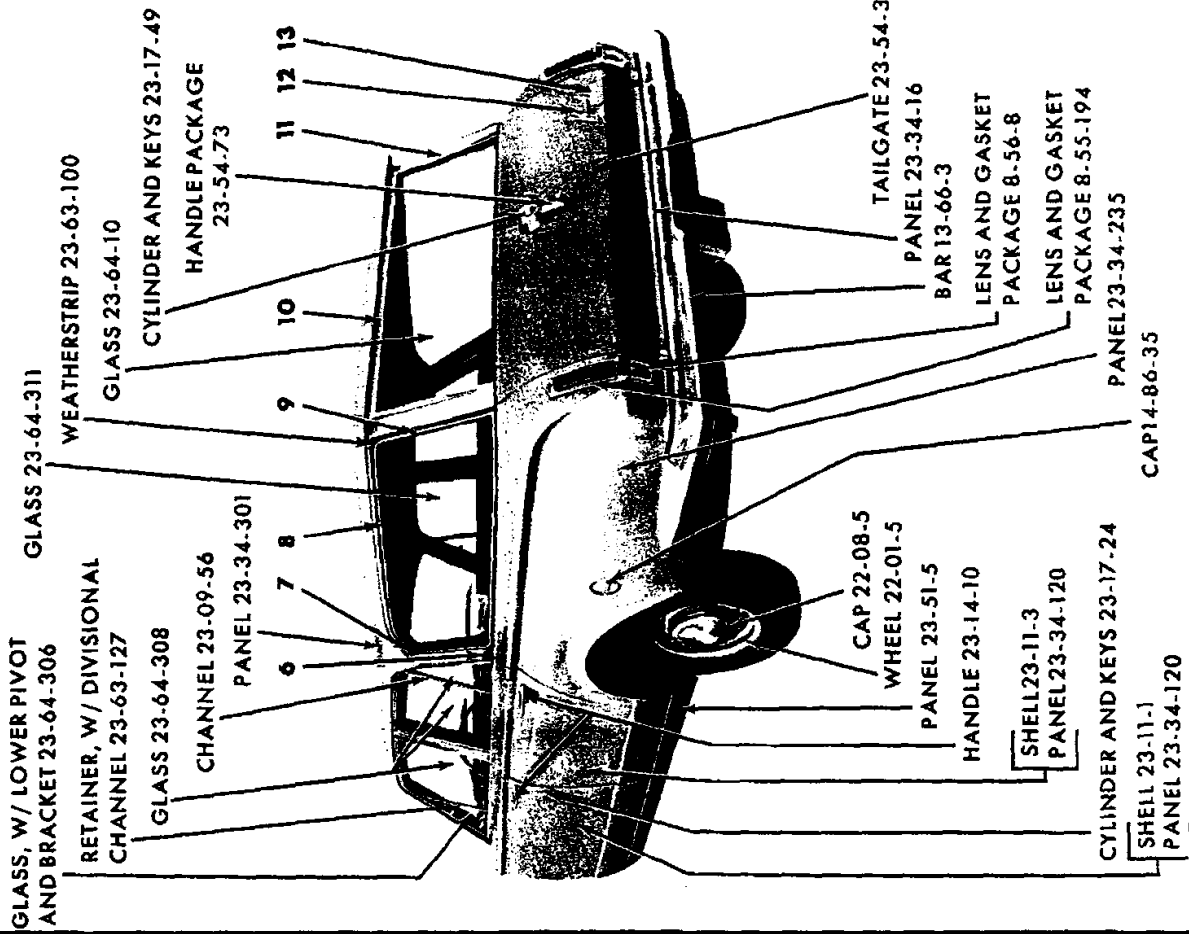

1964 PASSENGER CAR PARTS CATALOG

19x9863