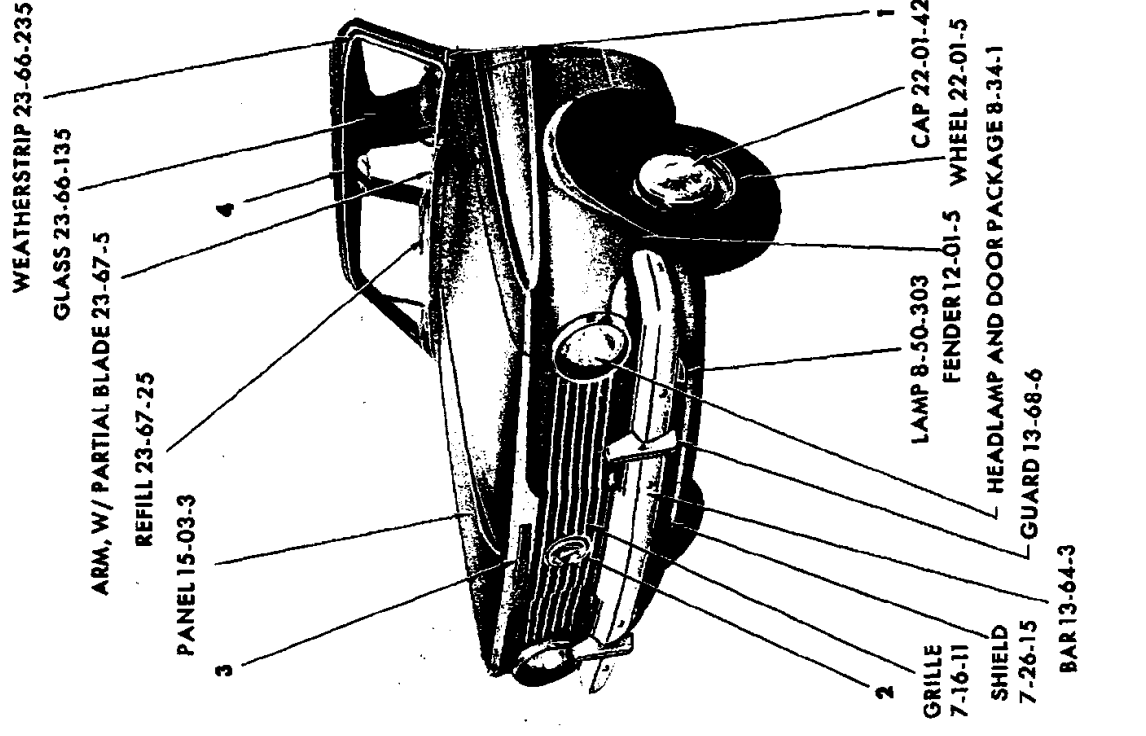

19x9862

EXTERIOR VIEW - VALIANT VV1-2(L) 4 DOOR SEDAN

REF. NO.	QTY	PART NUMBER	DESCRIPTION	REF. NO.	QTY	PART NUMBER	DESCRIPTION
1	1	2480 384-5	MOULDING, Front Upper Pillar (23-23-14)	7	2	2424 426	LOCKINGSTRIP, Rear Window Glass Weatherstrip (23-63-114)
	4	9419 261	Screw	8	1	2423 850	NAME PLATE, Deck Lid (23-19-114)
2	1	2417 697	MEDALLION, Radiator Grille (7-17-1)		3	152 259	Nut
	3	6023 202	Nut	9	1	2422 639	NAME PLATE, Deck Lid (23-19-114)
3	1	2445 143	NAME PLATE, Hood Front (15-06-3)		1	6000 050	Clip
	2	6006 264	Nut		1	152 259	Nut
4	1	2082 278	LOCKINGSTRIP, Windshield Glass Weatherstrip (23-66-239)	10	2	2448 576	MOULDING PACKAGE, Quarter Panel (23-23-39)
5	1	2423 846-7	NAME PLATE, Roof Panel Extension (23-34-238)	10	6001 565	Retainer	
	6	6023 097	Nut and Seal	10	116 000	Nut	
6	2	2424 350	CAP, Rear Window Glass Weatherstrip Lockingstrip (23-63-117)				

All Packages Include Attaching Parts

Part Type Code is Indicated in Parentheses

EXTERIOR VIEW - VALIANT VV1-2(L) 4 DOOR SEDAN

19x9887

EXTERIOR VIEW - VALLANT VV1-2(L) 2 DOOR SEDAN

REF. NO.	QTY	PART NUMBER	DESCRIPTION
1	1	2480 384-5	MOULDING, Front Upper Pillar (23-23-14)
	4	9419 261	Screw
2	1	2417 697,	MEDALLION, Radiator Grille (7-17-1)
	3	6023 202	Nut
3	1	2445 143	NAME PLATE, Hood Front (15-06-3)
	2	6006 264	Nut
4	1	2082 278	LOCKINGSTRIP, Windshield Glass Weatherstrip (23-66-239)
5	2	2424 350	CAP, Rear Window Glass Weatherstrip Lockingstrip (23-63-117)
6	2	2424 426	LOCKINGSTRIP, Rear Window Glass Weatherstrip (23-63-114)

REF. NO.	QTY	PART NUMBER	DESCRIPTION
7	1	2423 850	NAME PLATE, Deck Lid (23-19-114)
	3	152 259	Nut
8	1	2422 639	NAME PLATE, Deck Lid (23-19-114)
	1	6000 050	Clip
	1	152 259	Nut
9	2	2448 576	MOULDING PACKAGE, Quarter Panel Peak (23-23-39)
	10	6001 565	Retainer
	10	116 000	Nut
10	1	2423 846-7	NAME PLATE, Roof Panel Extension (23-34-238)
	6	6023 097	Nut and Seal