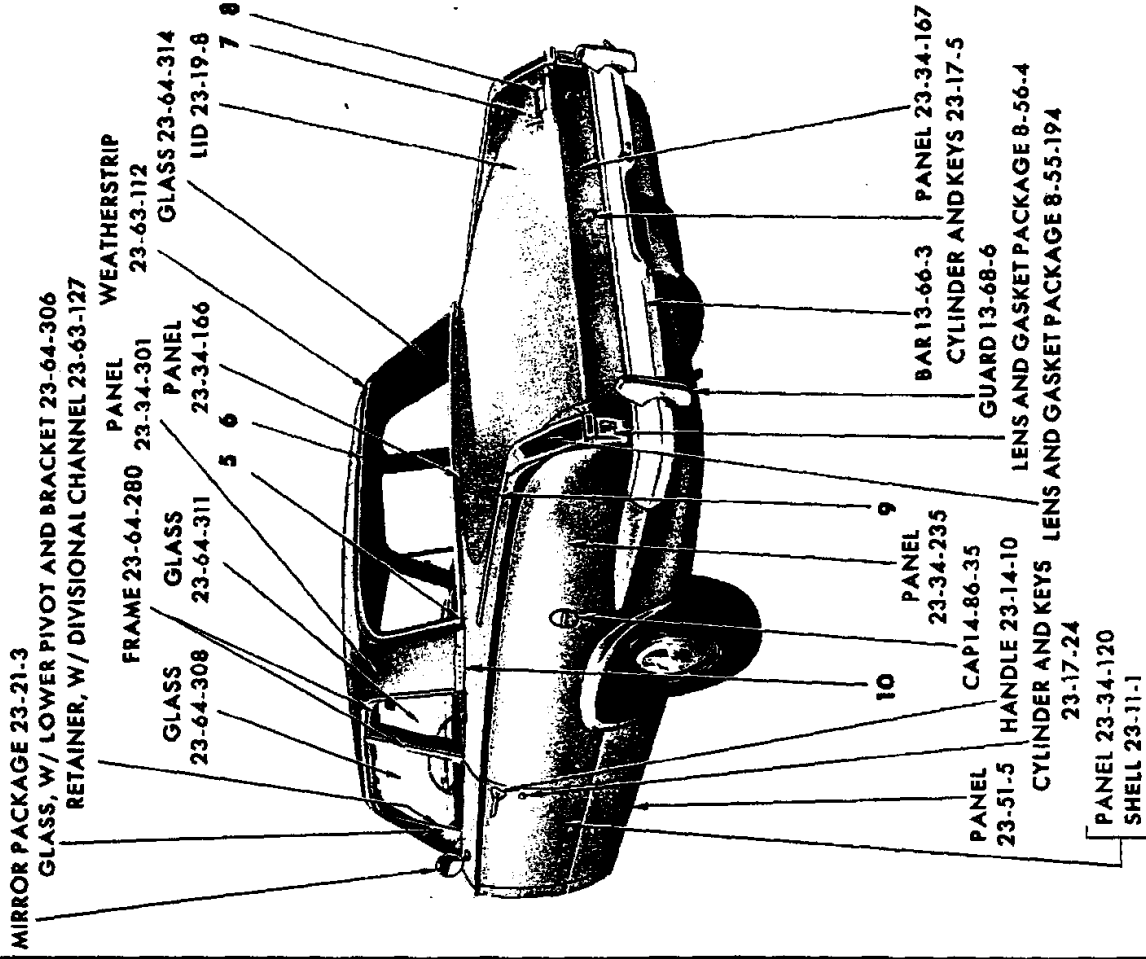

19x9862

EXTERIOR VIEW - VALIANT VV1-2(L) 4 DOOR SEDAN

REF. NO.	QTY	PART NUMBER	DESCRIPTION	REF. NO.	QTY	PART NUMBER	DESCRIPTION
1	1	2480 384-5	MOULDING, Front Upper Pillar (23-23-14)	7	2	2424 426	LOCKINGSTRIP, Rear Window Glass Weatherstrip (23-63-114)
	4	9419 261	Screw	8	1	2423 850	NAME PLATE, Deck Lid (23-19-114)
2	1	2417 697	MEDALLION, Radiator Grille (7-17-1)		3	152 259	Nut
	3	6023 202	Nut	9	1	2422 639	NAME PLATE, Deck Lid (23-19-114)
3	1	2445 143	NAME PLATE, Hood Front (15-06-3)		1	6000 050	Clip
	2	6006 264	Nut		1	152 259	Nut
4	1	2082 278	LOCKINGSTRIP, Windshield Glass Weatherstrip (23-66-239)	10	2	2448 576	MOULDING PACKAGE, Quarter Panel (23-23-39)
5	1	2423 846-7	NAME PLATE, Roof Panel Extension (23-34-238)	10	6001 565	Retainer	
	6	6023 097	Nut and Seal	10	116 000	Nut	
6	2	2424 350	CAP, Rear Window Glass Weatherstrip Lockingstrip (23-63-117)				

All Packages Include Attaching Parts

Part Type Code is Indicated in Parentheses

EXTERIOR VIEW - VALIANT VV1-2(L) 4 DOOR SEDAN

19x9887

EXTERIOR VIEW - VALLANT VV1-2(L) 2 DOOR SEDAN

REF. NO.	QTY	PART NUMBER	DESCRIPTION
1	1	2480 384-5	MOULDING, Front Upper Pillar (23-23-14)
	4	9419 261	Screw
2	1	2417 697,	MEDALLION, Radiator Grille (7-17-1)
	3	6023 202	Nut
3	1	2445 143	NAME PLATE, Hood Front (15-06-3)
	2	6006 264	Nut
4	1	2082 278	LOCKINGSTRIP, Windshield Glass Weatherstrip (23-66-239)
5	2	2424 350	CAP, Rear Window Glass Weatherstrip Lockingstrip (23-63-117)
6	2	2424 426	LOCKINGSTRIP, Rear Window Glass Weatherstrip (23-63-114)