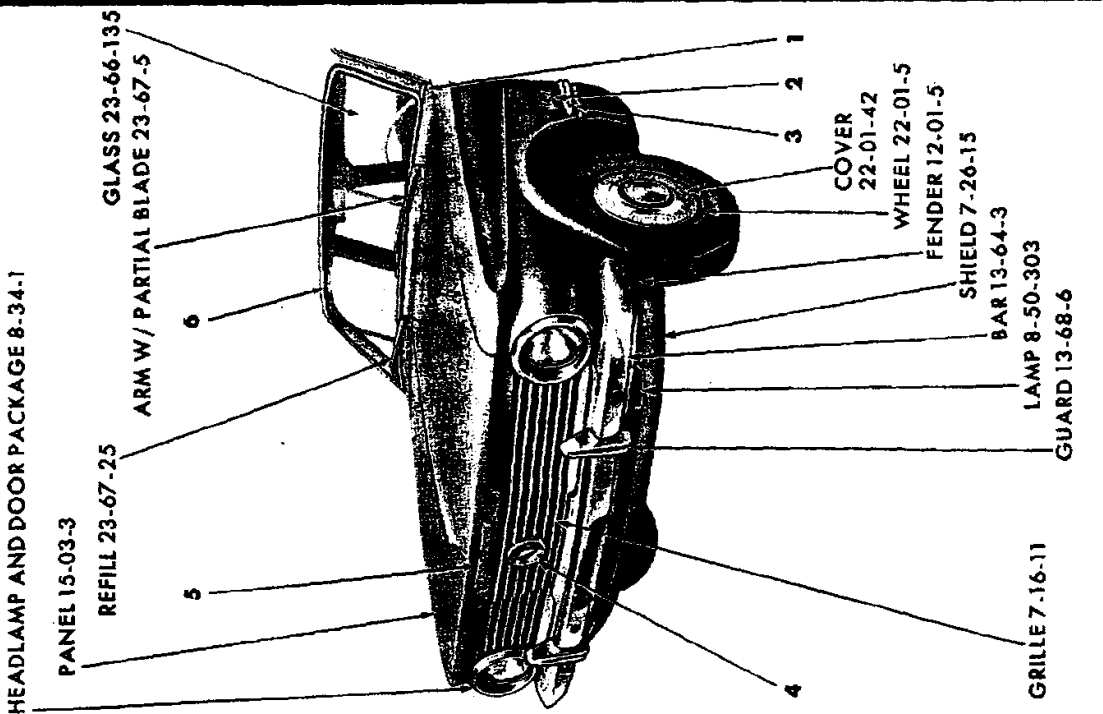

EXTERIOR VIEW - VALIANT VV1-2(H) 4 DOOR STATION WAGON