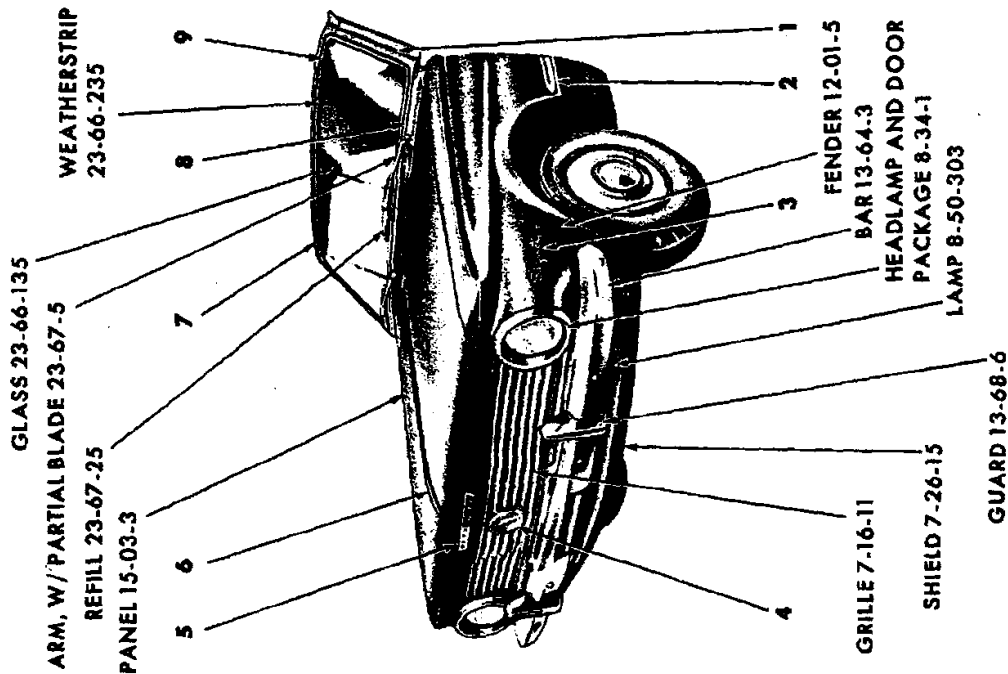

All Packages Include Attaching Parts

Part Type Code is Indicated in Parentheses

EXTERIOR VIEW - VALIANT VV1-2(P) 2 DOOR HARDTOP

19x9886

EXTERIOR VIEW - VALIANT VV1-2(P) CONVERTIBLE COUPE

REF. NO.	QTY	PART NUMBER	DESCRIPTION	REF. NO.	QTY	PART NUMBER	DESCRIPTION
1	1	2484 406-7	MOULDING, Windshield Opening Frame Outside (23-23-65)	12	1	2422 188-9	MOULDING, Quarter Panel Belt Rear (23-23-39)
	8	6022 890	Screw	2	2	6024 472	Fastener
2	2	2495 161	MOULDING PACKAGE, Fender Side (12-15-2)	16	16	6024 477	Fastener
	4	6001 563	Retainer	13	2	2448 576	MOULDING PACKAGE, Quarter Panel Peak (23-23-39)
	4	6001 474	Retainer	10	10	6001 565	Retainer
	4	-----	Nut	10	10	116 000	Nut
3	2	2417 703	NAME PLATE, Fender Side (12-15-21)	14	1	2424 105	COVER, Quarter Outside Panel Rear Belt Moulding Joint (23-23-41)
	10	6023 260	Nut		1	2094 394	Fastener
4	1	2417 954	MEDALLION, Radiator Grille, w/Ring (7-17-1)	15	1	2422 631	MEDALLION, Deck Lid (23-19-114)
	3	6023 202	Nut	3	3	-----	Retainer
5	1	2445 143	NAME PLATE, Hood Front (15-06-3)	16	1	2483 490	PANEL, Deck Lower Panel Finish (23-23-28)
	2	6006 264	Nut	14	14	6024 679	Nut
6	1	2495 160	MOULDING and CAP PACKAGE, Hood Top (15-25-2)	17	1	2448 560-1	MOULDING PACKAGE, Quarter Panel Lower Rear (23-23-39)
	1	6000 050	Clip	6	6	-----	Washer
	6	6000 616	Nut, w/Seal	6	6	6023 777	Nut
	7	6001 467	Retainer	18	1	2448 566-7	MOULDING PACKAGE, Quarter Panel Lower Front (23-23-39)
7	1	2422 180-1	MOULDING, Windshield Header Outside Upper (23-23-65)	6	6	6001 563	Retainer
	7	6024 400	Screw	2	2	6024 271	Screw
	7	2254 766	Seal	19	1	2448 568-9	MOULDING PACKAGE, Door Lower (23-23-32)
8	1	2424 106	MOULDING, Windshield Outside Lower (23-23-65)	12	12	6001 563	Retainer
	7	9416 136	Screw	2	2	6001 562	Retainer
	7	6001 442	Retainer	2	2	9417 621	Nut
9	1	2082 278	LOCKINGSTRIP, Windshield Glass Weatherstrip (23-66-239)	20	1	2448 430-1	MOULDING PACKAGE, Door Belt (23-23-32)
10	1	2525 582-3	MOULDING PACKAGE, Quarter Panel Belt Front (23-23-39)	10	10	6001 490	Retainer
	6	6001 490	Retainer	2	2	6001 440	Retainer
	2	168 474	Screw	2	2	9415 312	Nut
11	1	2424 168-9	MOULDING, Quarter Panel Belt Intermediate (23-23-39)				
	2	6024 638	Screw				