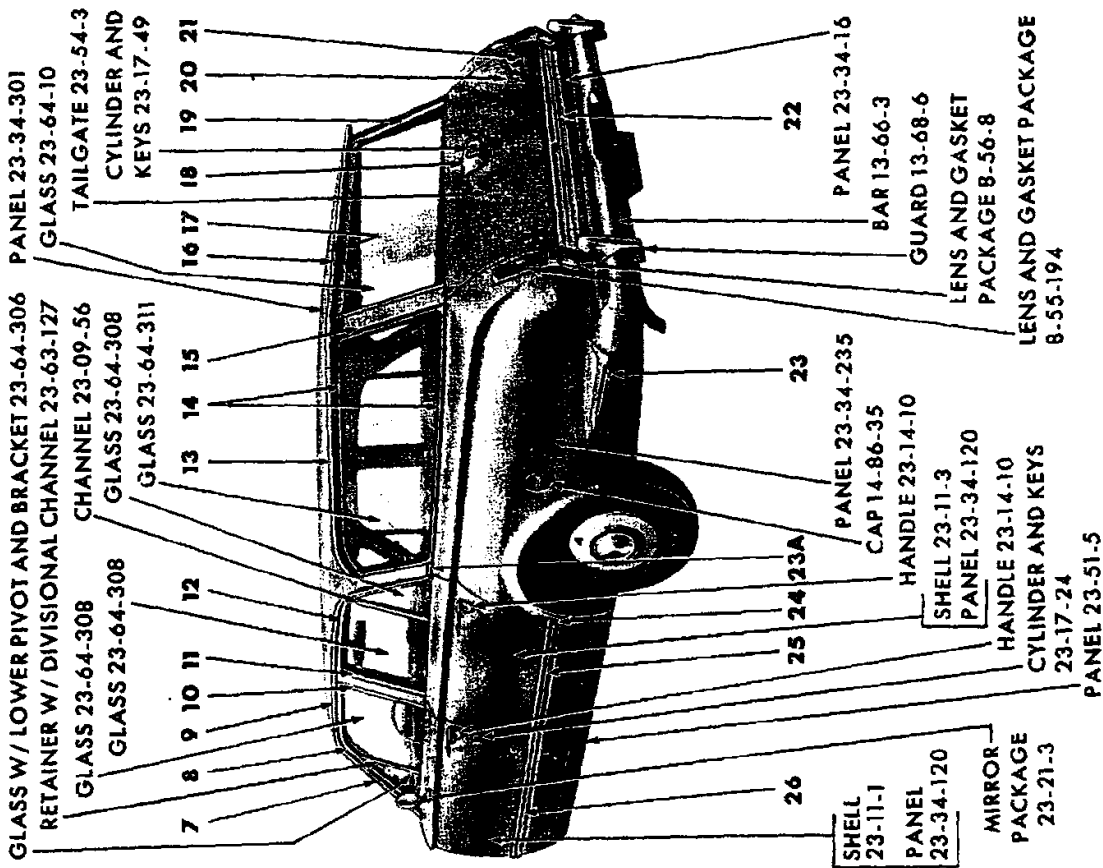

19x9848B

EXTERIOR VIEW - VALIANT VV1-2(H) 4 DOOR STATION WAGON