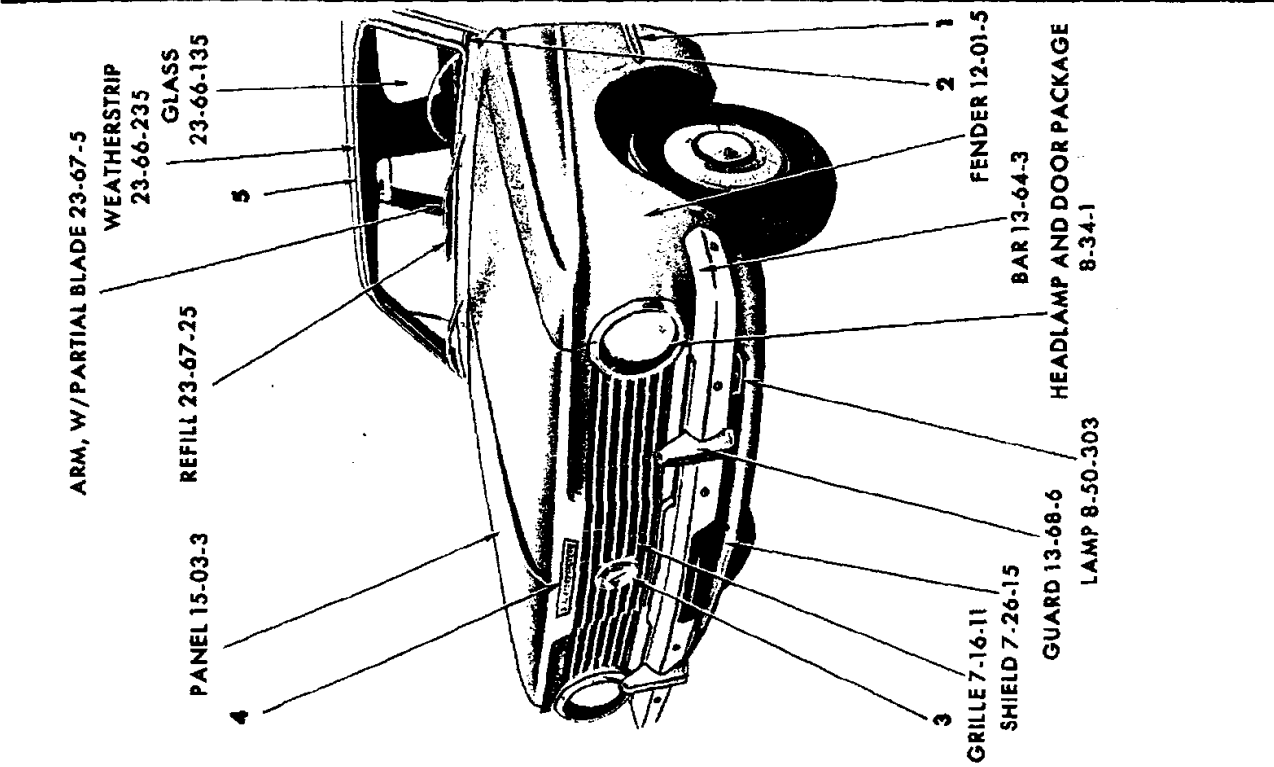

All Packages include Attaching Parts

Part Type Code is Indicated in Parentheses

EXTERIOR VIEW - VALIANT VV1-2(H) 4 DOOR SEDAN

19x9888 A

EXTERIOR VIEW - VALIANT VV1-2(H) 2 DOOR SEDAN

REF. NO.	QTY	PART NUMBER	DESCRIPTION	REF. NO.	QTY	PART NUMBER	DESCRIPTION
1	2	2495 161	MOULDING PACKAGE, Fender Side (12-15-2)	13	1	2423 850	NAME PLATE, Deck Lid (23-19-114)
	4	6001 563	Retainer		3	152 259	Nut
	4	6001 474	Retainer	14	1	2422 639	NAME PLATE, Deck Lid (23-19-114)
	4	----	Nut		1	6000 050	Clip
2	1	2480 384-5	MOULDING, Front Upper Pillar (23-23-14)		1	152 259	Nut
	4	9419 261	Screw	15	1	2483 490	PANEL, Deck Lower Panel Finish (23-23-28)
3	1	2417 697	MEDALLION, Radiator Grille (7-17-1)		14	6024 679	Nut
	3	6023 202	Nut	16	2	2448 576	MOULDING PACKAGE, Quarter Panel Peak (23-23-39)
4	1	2445 143	NAME PLATE, Hood Front (15-06-3)		10	6001 565	Retainer
	2	6006 264	Nut		10	116 000	Nut
5	1	2082 278	LOCKINGSTRIP, Windshield Glass Weatherstrip (23-66-239)	17	1	2448 560-1	MOULDING PACKAGE, Quarter Panel Lower Rear (23-23-39)
6	1	2484 424-5	MOULDING, Roof Side Drain Trough Front (23-59-61)		6	----	Washer
7	1	2216 944-5	MOULDING, Door Window Opening Frame Upper and Front (23-23-32)		6	6023 778	Nut
8	1	2216 950-1	MOULDING, Door Window Opening Frame Rear (23-23-32)	18	1	2423 846-7	NAME PLATE, Roof Panel Extension (23-34-238)
9	1	2255 936	MOULDING, Roof Side Drain Trough Rear (23-59-61)		6	6023 097	Nut and Seal
10	2	2424 350	CAP, Rear Window Glass Weatherstrip Lockingstrip (23-63-117)	19	1	2216 950-1	MOULDING, Quarter Window Opening Frame Outside Front (23-23-73)
11	2	2424 426	LOCKINGSTRIP, Rear Window Glass Weatherstrip (23-63-114)		1	2244 374-5	MOULDING, Quarter Window Opening Frame Outside Upper (23-23-73)
12	1	2423 848	MEDALLION, Deck Lid (23-19-114)	20	1	2448 566-7	MOULDING PACKAGE, Quarter Panel Lower Front (23-23-39)
	1	6022 013	Seal		6	6001 563	Retainer
	1	6000 960	Clip		2	6024 271	Screw
	2	6023 097	Nut	21	1	2448 568-9	MOULDING PACKAGE, Door Lower (23-23-32)
					12	6001 563	Retainer
					2	6001 562	Retainer
					2	9417 621	Nut