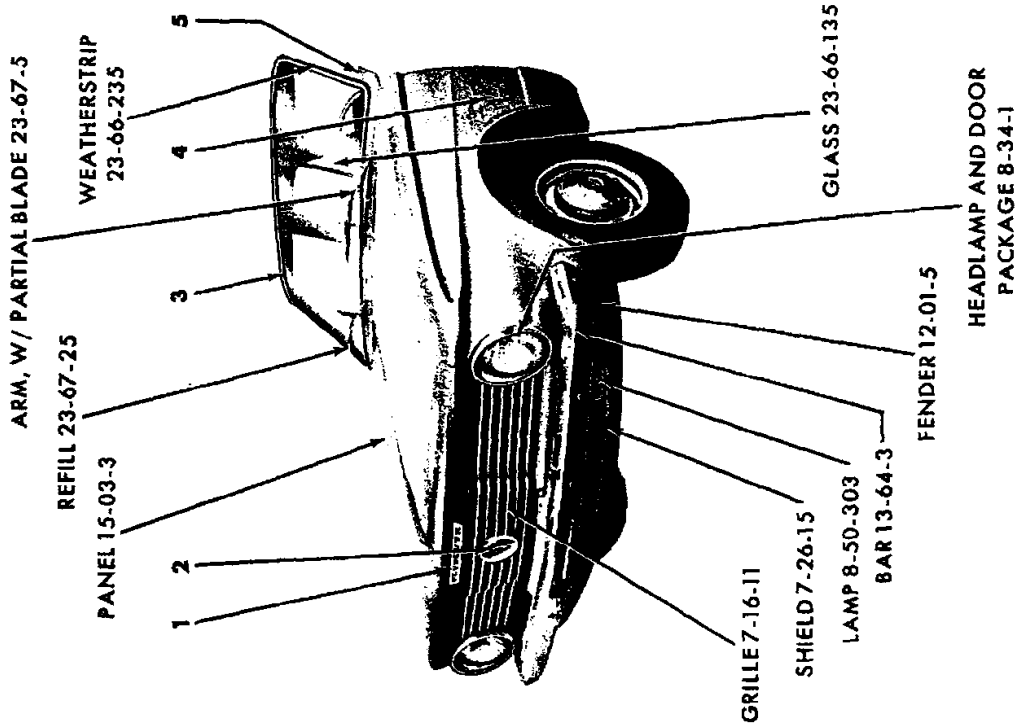

All Packages Include Attaching Parts

Part Type Code is Indicated in Parentheses

EXTERIOR VIEW - VALIANT VV1-2(L) 4 DOOR SEDAN

19x9887

EXTERIOR VIEW - VALLANT VV1-2(L) 2 DOOR SEDAN

REF. NO.	QTY	PART NUMBER	DESCRIPTION
1	1	2480 384-5	MOULDING, Front Upper Pillar (23-23-14)
	4	9419 261	Screw
2	1	2417 697,	MEDALLION, Radiator Grille (7-17-1)
	3	6023 202	Nut
3	1	2445 143	NAME PLATE, Hood Front (15-06-3)
	2	6006 264	Nut
4	1	2082 278	LOCKINGSTRIP, Windshield Glass Weatherstrip (23-66-239)
5	2	2424 350	CAP, Rear Window Glass Weatherstrip Lockingstrip (23-63-117)
6	2	2424 426	LOCKINGSTRIP, Rear Window Glass Weatherstrip (23-63-114)

All Packages Include Attaching Parts

Part Type Code is Indicated in Parentheses

EXTERIOR VIEW - VALIANT VV1-2(L) 2 DOOR SEDAN

# 1964 PASSENGER CAR PARTS CATALOG

19x9863

EXTERIOR VIEW - VALIANT VV1-2(L) 4 DOOR STATION WAGON

REF. NO.	QTY	PART NUMBER	DESCRIPTION	REF. NO.	QTY	PART NUMBER	DESCRIPTION
1	1	2445 143	NAME PLATE, Hood Front (15-06-3)	9	2	2424 624	CAP, Quarter Window Locking- strip Lower Rear (23-63-117)
	2	6006 264	Nut	10	1	2448 401	MOULDING PACKAGE, Tailgate Opening Upper (23-23-60)
2	1	2417 697	MEDALLION, Radiator Grille (7-17-1)		5	6001 451	Clip
	3	6023 202	Nut	11	1	2421 577-8	MOULDING PACKAGE, Rear Upper Pillar Outside (23-23-60)
3	1	2082 278	LOCKINGSTRIP, Windshield Glass Weatherstrip (23-66-239)		6	6001 076	Clip
	2	2417 702	NAME PLATE, Fender Side (12-15-21)		4	6024 271	Screw
	6	6000 616	Nut		4	6001 077	Clip
5	1	2480 384-5	MOULDING, Front Upper Pillar (23-23-14)	12	1	2255 629	NAME PLATE, Tailgate Outside Panel (Valiant) (23-54-11)
	4	9419 261	Screw		3	152 259	Nut
6	1	2422 778-9	NAME PLATE, Roof Panel Extension (23-34-238)	13	1	2422 639	NAME PLATE, Tailgate Outside Panel (By Plymouth) (23-54-11)
	6	6023 097	Nut and Seal		2	152 259	Nut
7	2	2424 625	CAP, Quarter Window Locking- strip Upper Front (23-63-117)				
8	2	2243 513	LOCKINGSTRIP, Quarter Window Glass Weatherstrip (23-63-110)				