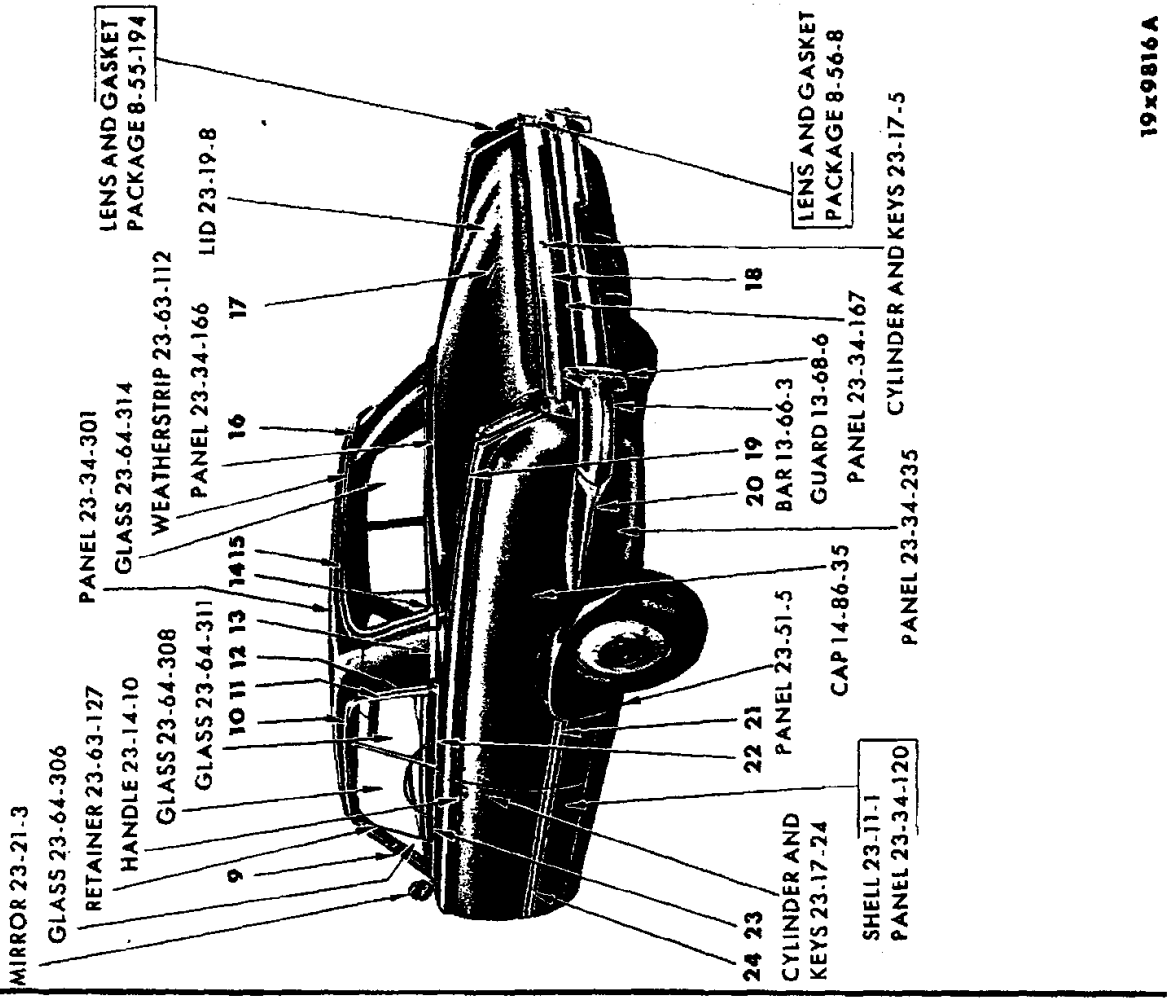

All Packages include Attaching Parts

Part Type Code is indicated in Parentheses

EXTERIOR VIEW - VALIANT VV1-2(H) 4 DOOR STATION WAGON

19x9816A

EXTERIOR VIEW - VALIANT VVI-2(P) 2 DOOR HARDTOP

REF. NO.	QTY	PART NUMBER	DESCRIPTION
1	2	2495 161	MOULDING PACKAGE, Fender Side (12-15-2)
	4	6001 563	Retainer
	4	6001 474	Retainer
	4	-----	Nut
2	2	2417 703	NAME PLATE PACKAGE, Fender Side (Signet 200) (12-15-21)
	10	6023 260	Nut
3	1	2417 954	MEDALLION, Radiator Grille (7-17-1)
4	1	2445 143	NAME PLATE, Hood Front (Plymouth) (15-06-3)
	2	6006 264	Nut
5	1	2495 160	MOULDING and CAP PACKAGE, Hood Top (15-25-2)
	1	8000 050	Clip
	6	6000 616	Nut
	7	6001 467	Retainer
6	1	2082 278	LOCKINGSTRIP, Windshield Glass Weatherstrip (23-66-239)
7	1	2484 424-5	MOULDING, Roof Side Drain Trough Front (use w/o Vinyl Roof) (23-59-61)
8	1	2528 332-3	MOULDING, Front Upper Pillar (23-23-14)
	2	-----	Screw
9	1	2484 166-7	MOULDING, Roof Outside Front (Sp. Equip.) (23-23-42)
	2	6024 135	Screw
10	1	2255 936-7	MOULDING, Roof Side Drain Trough Rear (use w/o Vinyl Roof) (23-59-61)
	1	2495 902-3	MOULDING PACKAGE, Roof Side Drain Trough Front (use w/Vinyl Roof)(23-59-61)
	16	2483 717	Clip
	16	6024 568	Screw
11	1	2480 916-7	MOULDING and Weatherstrip RETAINER, Quarter Window Outside (23-23-73)
	10	6024 653	Screw
12	1	2495 900	MOULDING PACKAGE, Roof Side Drain Trough (use w/Vinyl Roof) (23-59-61)
	6	2483 717	Clip
	6	6024 568	Screw