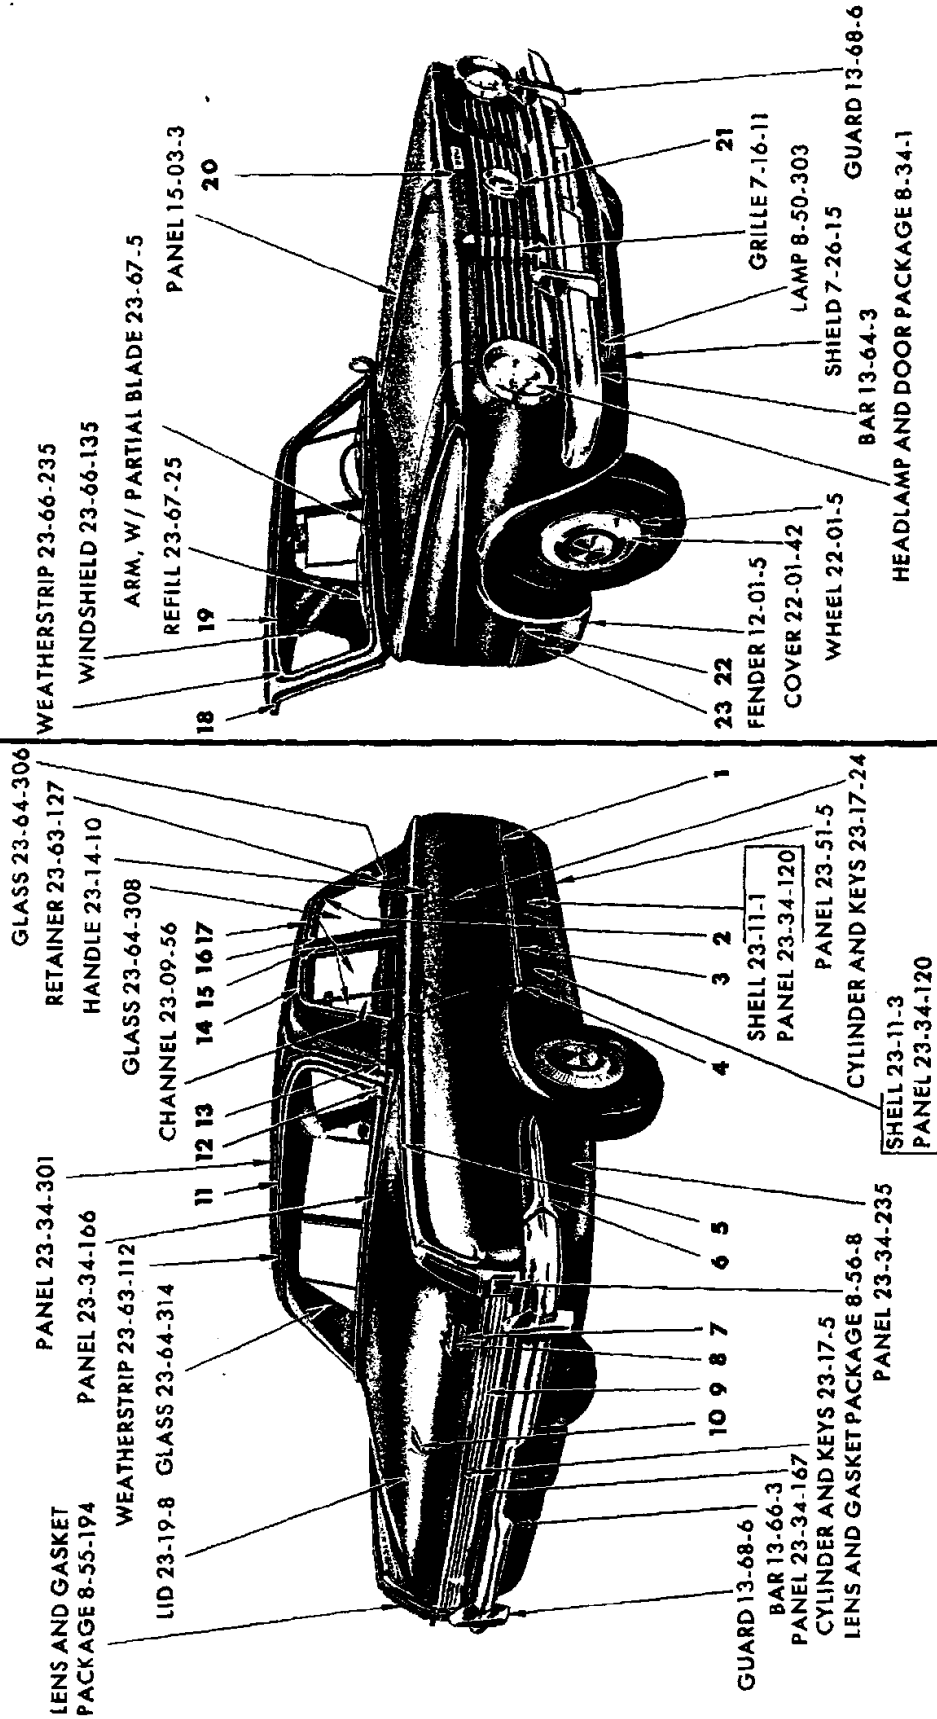

19x9817A

EXTERIOR VIEW - VALIANT VV1-2(H) 4 DOOR SEDAN

REF. NO.	QTY	PART NUMBER	DESCRIPTION	REF. NO.	QTY	PART NUMBER	DESCRIPTION
1	1	2448 570-1	MOULDING PACKAGE, Front Door (23-23-32)	11	2	2424 426	LOCKINGSTRIP, Rear Window Glass Weatherstrip (23-63-114)
	10	6001 563	Retainer	12	2	2424 350	CAP, Rear Window Glass Weatherstrip Lockingstrip (23-63-117)
	2	6001 113	Retainer	13	1	2423 846-7	NAME PLATE, Roof Panel Extension
	2	9417 621	Nut		6	6023 097	Nut and Seal
2	1	2216 946-7	MOULDING, Front Door Window Opening Frame Upper (23-23-32)	14	1	2217 014-5	MOULDING, Rear Door Window Opening Frame Upper (23-23-33)
3	1	2448 564-5	MOULDING PACKAGE, Rear Door (23-23-33)	15	1	2216 950-1	MOULDING, Rear Door Window Opening Frame Front (23-23-33)
	8	6001 563	Retainer	16	1	2216 950-1	MOULDING, Front Door Window Opening Frame Rear (23-23-32)
	2	6001 113	Retainer	17	1	2255 936-7	MOULDING, Roof Side Drain Trough Rear (23-59-61)
	2	9417 621	Nut	18	1	2484 424-5	MOULDING, Roof Side Drain Trough Front (23-59-61)
4	1	2448 574-5	MOULDING PACKAGE, Quarter Panel Lower Front (23-23-39)	19	1	2082 278	LOCKINGSTRIP, Windshield Glass Weatherstrip (23-66-234)
	4	6022 013	Washer	20	1	2445 143	NAME PLATE, Hood Front (15-06-3)
	4	6000 800	Clip		2	6006 264	Nut
5	2	2448 576	MOULDING PACKAGE, Quarter Panel Peak (23-23-39)	21	1	2417 697	MEDALLION, Radiator Grille (7-17-1)
	10	6001 434	Retainer	22	2	2495 161	MOULDING PACKAGE, Fender Side (12-15-2)
	10	116 000	Nut		4	6001 563	Retainer
6	1	2448 560-1	MOULDING PACKAGE, Quarter Panel Lower Rear (23-23-39)		4	6001 474	Retainer
	8	-----	Washer		4	-----	Nut
	6	6023 778	Nut	23	1	2445 182	MEDALLION, Fender Side Pentastar, Right Side (12-15-21)
7	1	2422 639	NAME PLATE, Deck Lid (23-19-114)		1	152 259	Nut
	1	6000 050	Clip				
	1	152 259	Nut				
8	1	2423 850	NAME PLATE, Deck Lid (23-19-114)				
	3	152 259	Nut				
9	1	2483 490	PANEL, Deck Lower Panel Finish (23-23-28)				
	14	6024 679	Nut				
10	1	2423 848	MEDALLION, Deck Lid (23-19-114)				
	1	6022 013	Seal				
	1	6000 960	Clip				
	2	6023 097	Nut				

All Packages include Attaching Parts

Part Type Code is Indicated in Parentheses

EXTERIOR VIEW - VALIANT VV1-2(H) 4 DOOR SEDAN